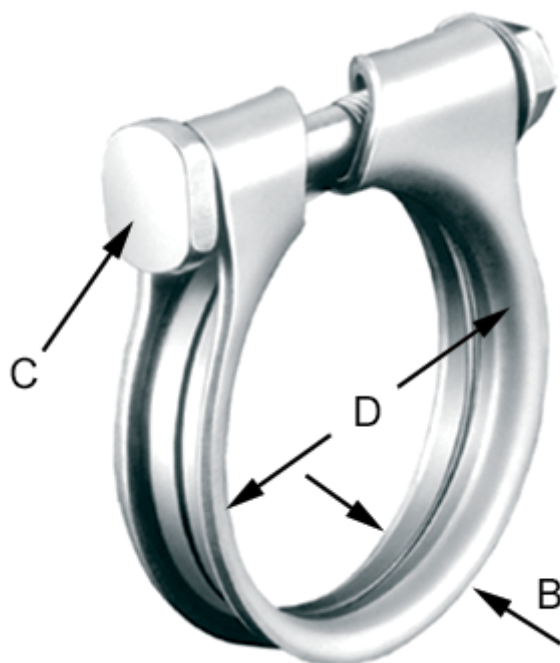

Article number: 021518920040

Description: Norma exhaust pipe clamp ARS-M8-39,5 W1

Measures

C (screw type)	= M8
Diameter D	= 39.5
Width B	= 12.0